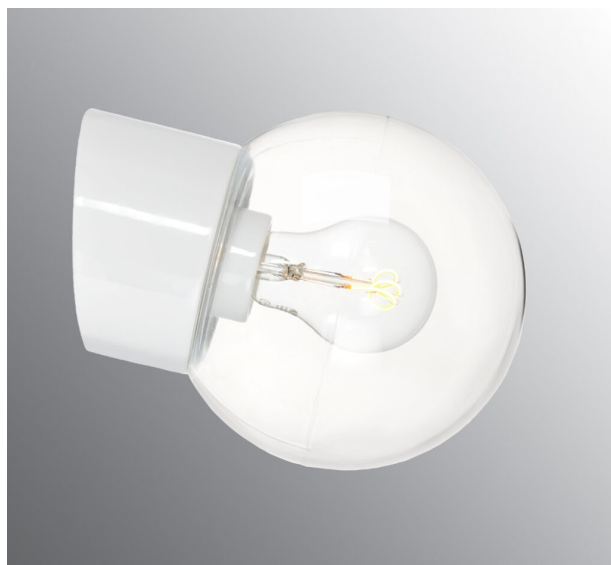

Classic Globe 150

The Classic series is an old favourite of our assortment. Ideal in most areas where functionality and timeless design are the key words. Classic is available in different combinations and are also available with a grey or a brown glazed base as option.

EAN / GTIN	7312906044105
E-number	7501995
Article no.	6044-510-10
Type designation	52726

Specification

Material	Porcelain
Base colour	White (NCS S 1502-G50Y)
Glass	Clear glass
Glass thread (mm)	84,5 mm
Glass gasket	Silicone
Weight	0,98 kg
Diameter (mm)	150
Height (mm)	193
Lamp holder	E27
Light source	E27, max 75W (not included)
Effect	Max 75W
Rated voltage	230V
IP class	IP54
Insulation class	II
D class	No
IK class	IK02
Ta	-30 - +25
Installation	Wall
CC measurement (mm)	60-66
Knock out opening	1 - demands glands
Cable inlet	Bottom inlet
Cable glands	Bottom inlet
Cable area, max	Max 2 x 2,5 mm ²
Bridging	Yes
Surface mounted cable	Yes
Connection	Mantle screw
Family	Classic Globe
Design	Ifö Electric

Spare parts

Shade globe Ø 150 mm clear glass, Article no.: 1-6108-2
Gasket silikon for thread 84,5 mm, Article no.: 02786-9

If the luminaire is modified the person responsible for the modification shall be considered manufacturer. Subject to errors in text. We reserve the right to change the technical specifications (without notice).