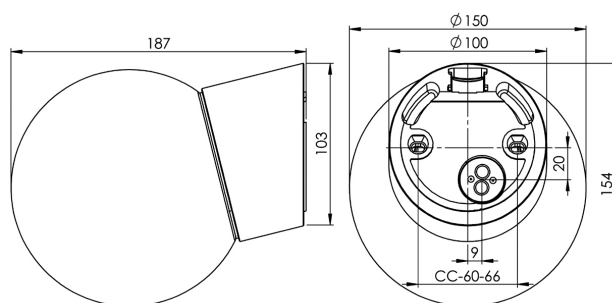

EAN / GTIN	7312906044105
E-number	7501995
Article no.	6044-510-10
Type designation	52726

Specification

Material	Porcelain
Base colour	White (NCS S 1502-G50Y)
Glass	Clear glass
Glass thread (mm)	84,5 mm
Glass gasket	Silicone
Weight	0,98 kg
Diameter (mm)	150
Height (mm)	193
Lamp holder	E27
Light source	E27, max 75W (not included)
Effect	Max 75W
Rated voltage	230V
IP class	IP54
Insulation class	II
D class	No
IK class	IK02
Ta	-30 - +25
Installation	Wall
CC measurement (mm)	60-66
Knock out opening	1 - demands glands
Cable inlet	Bottom inlet
Cable glands	Bottom inlet
Cable area, max	Max 2 x 2,5 mm ²
Bridging	Yes
Surface mounted cable	Yes
Connection	Mantle screw
Family	Classic Globe
Design	Ifö Electric

Spare parts

Shade globe Ø 150 mm clear glass, Article no.: 1-6108-2
Gasket silikon for thread 84,5 mm, Article no.: 02786-9

If the luminaire is modified the person responsible for the modification shall be considered manufacturer. Subject to errors in text. We reserve the right to change the technical specifications (without notice).