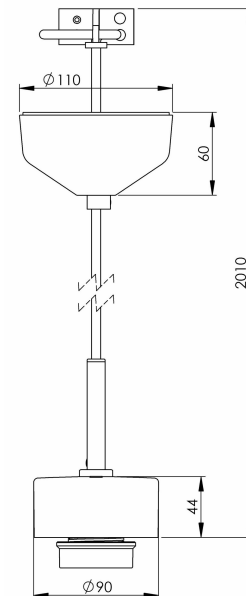

Smycka pendant white/white cable

Combine your Smycka pendant base with the shade of your desire. Comes with two meters of textile cord and a ceiling rose in porcelain.

EAN / GTIN	7312905180309
E-number	7501026
Article no.	51803-000-10
Type designation	51803

Specification

Material	Porcelain
Base colour	White (NCS S 1502-G50Y)
Glass gasket	Silicone
Weight	0,65 kg
Diameter (mm)	90
Height (mm)	44
Lamp holder	E27
Light source	E27, max 60W (not included)
Effect	Max 60W
Rated voltage	230V
IP class	IP20
Insulation class	II
D class	No
IK class	IK02
Ta	-30 - +25
Installation	Ceiling
Knock out opening	0
Cable area, max	Max 2 x 2,5 mm ²
Bridging	No
Surface mounted cable	No
Connection	Terminal block
Family	Pendants
Design	Håkan Svennesson SD