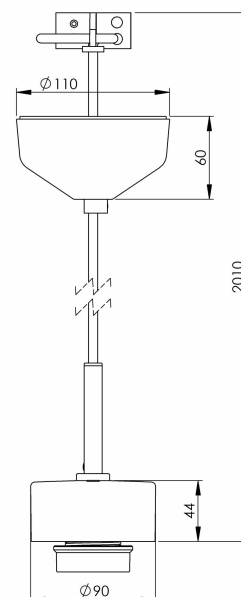

## Smycka pendant black/white cable

Combine your Smycka pendant base with the shade of your desire. Comes with two meters of textile cord and a ceiling rose in porcelain.

EAN / GTIN	7312905180330
E-number	7501029
Article no.	51803-000-16
Type designation	51803

### Specification

Material	Porcelain
Base colour	Black (NCS S 9000-N)
Glass gasket	Silicone
Weight	0,65 kg
Diameter (mm)	90
Height (mm)	44
Lamp holder	E27
Light source	E27, max 60W (not included)
Effect	Max 60W
Rated voltage	230V
IP class	IP20
Insulation class	II
D class	No
IK class	IK02
Ta	-30 - +25
Installation	Ceiling
Knock out opening	0
Cable area, max	Max 2 x 2,5 mm <sup>2</sup>
Bridging	No
Surface mounted cable	No
Connection	Terminal block
Family	Pendants
Design	Håkan Svennesson SD

### Luminaire specific information

Equipped with textile cable (2m) with ceiling rose in porcelain and a terminal on the end.