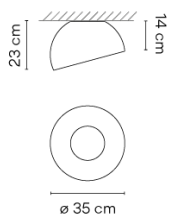

Model Sheet

Finish	58 Off-white RAL 7044
	18 Graphite ADAPTA RF 9913 WX
	93 White test ral
LED temperature color	2700 K / 3500 K / 4000 K
Dimming	CASAMBI / DALI / 1-10V PUSH
Installation type	Surface Canopy

Application	Ceiling Lamps
Packaging	1 Box 0,436 m x 0,436 m x 0,348 m Gross weight 6 Net weight 4 Vol. 0.0661

Lighting effect

General Lighting

Lamp for general lighting that equally distributes the light in all directions.