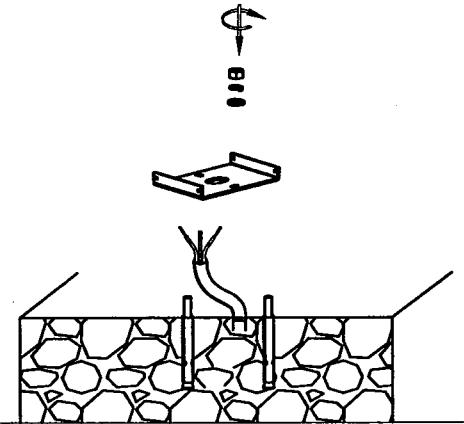

L=450mm
L=600mm
L=750mm

ANTIDARK

①

②

③

④

⑤

⑤-2

1:Strip cable jacket,copper wire length is 5mm,total stripped cable length is 12mm.
2:Install the parts with cable,plug the wires into the connector and fix them.

⑥

⑦