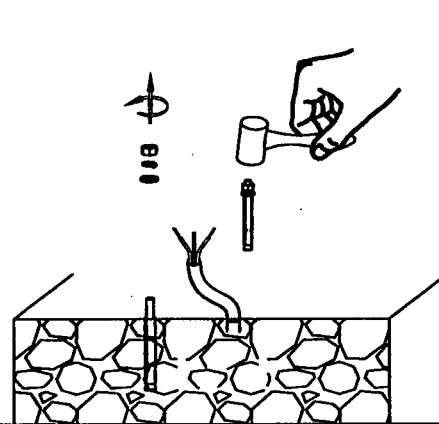

L=450mm
L=600mm
L=750mm

ANTIDARK

①

②

③

④

⑤

⑤-2

1:Strip cable jacket,copper wire length is 5mm,total stripped cable length is 12mm.
2:Install the parts with cable,plug the wires into the connector and fix them.

⑥

⑦