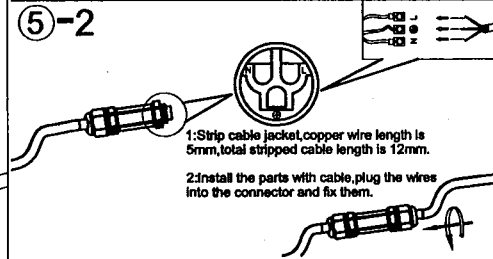

L=450mm
L=600mm
L=750mm

ANTIDARK

①

②

③

④

⑤

⑤-2

1:Strip cable jacket,copper wire length is 5mm,total stripped cable length is 12mm.
2:Install the parts with cable,plug the wires into the connector and fix them.

⑥

⑦