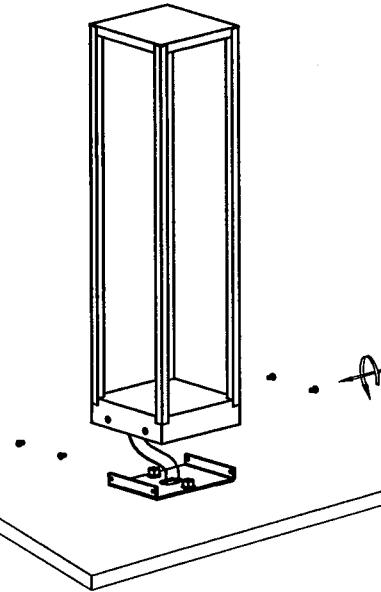

L=450mm
L=600mm
L=750mm

ANTIDARK

①

②

③

④

⑤

⑤-2

1:Strip cable jacket,copper wire length is 5mm,total stripped cable length is 12mm.
2:Install the parts with cable,plug the wires into the connector and fix them.

⑥

⑦