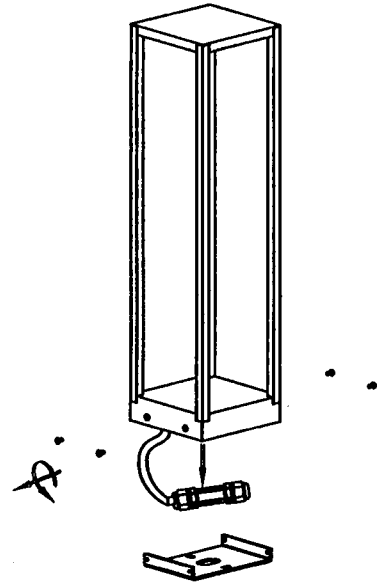

L=450mm
L=600mm
L=750mm

ANTIDARK

①

②

③

④

⑤

⑤-2

1:Strip cable jacket,copper wire length is 5mm,total stripped cable length is 12mm.
2:Install the parts with cable,plug the wires into the connector and fix them.

⑥

⑦