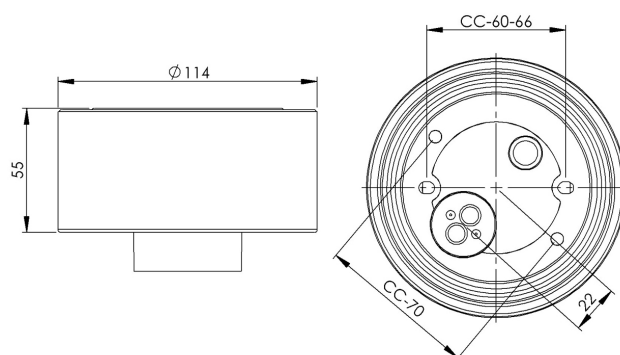

Base thread 99 mm

White IP54 straight E27 60W with bottom inlet

EAN / GTIN	7312905276019
E-number	7500095
Article no.	52760-000-10
Type designation	52760
Norwegian EI-number	3032264
Finnish S-number	4112861

Specification

Material	Porcelain
Base colour	White (NCS S 1502-G50Y)
Glass thread (mm)	99 mm
Glass gasket	Silicone
Weight	0,64 kg
Diameter (mm)	115
Height (mm)	55
Lamp holder	E27
Light source	E27, max 60W (not included)
Effect	Max 60W
Rated voltage	230V
IP class	IP54
Insulation class	II
D class	No
IK class	IK02
Ta	-30 - +25
Installation	Ceiling/wall
CC measurement (mm)	60-66, 70
Knock out opening	0
Cable inlet	Bottom inlet
Cable glands	Bottom inlet
Cable area, max	Max 2 x 2,5 mm ²
Bridging	Yes
Surface mounted cable	No
Connection	Mantle screw
Family	Bases

Spare parts

Gasket silicone for thread 99 mm, Article no.: 03542

If the base is modified the person responsible for the modification shall be considered manufacturer. Subject to errors in text. We reserve the right to change the technical specifications (without notice).