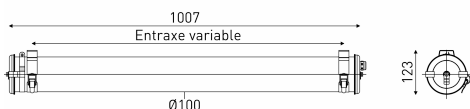

Description

- Brueghel Direct/Indirect low glare ceiling light fitting
- Internal anodized finishing aluminum gear unit cover : SILVER
- Housing: borosilicate-glass diffuser for inside/outside use
- End caps, fixing straps, ...: Stainless Steel 316L
- External metal parts in 316L stainless steel and screws in A4 stainless steel

Light specifications and controlling

- High-efficiency removable LED modules (IRC>90, 3 SDCM)
- Light Flux : 3200 lm total with 1100 lm in indirect
- Colour temperature: 2700 K
- Specific satin-finish primary diffuser optic
- UGR \leq 19 (Ceiling or suspended light fitting)
- Longitudinal glare control: 30°
- Transversal glare control: 30°
- No light pollution for outdoor lighting: ULR = 0% - Max. orientation for ULR < 4%: 45° in horizontal position - FC3 = 100%
- Driver with constant current output, dimmable by Bluetooth Casambi

Installation and maintenance

- Diameter: 100 mm
- Total length: 1007 mm
- Cable entry with nickel-coated brass cable gland for cable \varnothing 5 - 14 mm
- Provided with 3m cable made of tin-plated copper braided under transparent sleeve, stripped free end, 5 conductors with cross section of 1,5 mm²
- 2 Stainless Steel fixing straps (with variable centre distance)
- Provided with 2 suspension kits including: A ceiling-mounting system, 3m of \varnothing 1.2mm steel wire and self-locking adjustable fixing system for bolt fitted fixing strap
- Provided with stainless steel cable plate 316L, for indoor use (IP 40), for earthing
- Maintenance by releasing the 2 closing screws, removing the end cap and extracting the gear tray
- Easily removable LED modules and driver