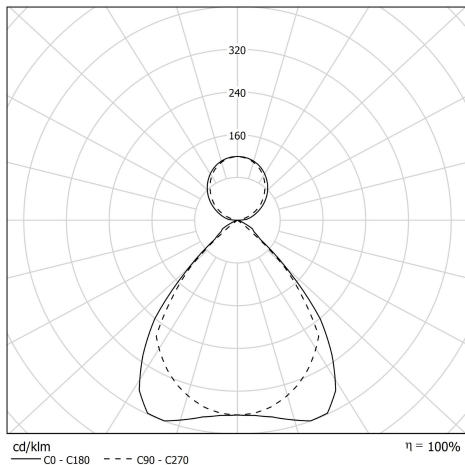

Description

- Brueghel Direct/Indirect low glare ceiling light fitting
- Internal anodized finishing aluminum gear unit cover : SILVER
- Housing: borosilicate-glass diffuser for inside/outside use
- End caps, fixing straps, ...: Stainless Steel 316L
- External metal parts in 316L stainless steel and screws in A4 stainless steel

Light specifications and controlling

- High-efficiency removable LED modules (IRC>90, 3 SDCM)
- Light Flux : 3200 lm total with 1100 lm in indirect
- Colour temperature: 2700 K
- Specific satin-finish primary diffuser optic
- UGR \leq 19 (Ceiling or suspended light fitting)
- Longitudinal glare control: 30°
- Transversal glare control: 30°
- No light pollution for outdoor lighting: ULR = 0% - Max. orientation for ULR < 4%: 45° in horizontal position - FC3 = 100%
- Driver with constant current output, dimmable by Bluetooth Casambi

Installation and maintenance

- Diameter: 100 mm
- Total length: 1007 mm
- Cable entry with nickel-coated brass cable gland for cable \varnothing 5 - 14 mm
- Provided with 3m cable made of tin-plated copper braided under transparent sleeve, stripped free end, 5 conductors with cross section of 1,5 mm²
- 2 Stainless Steel fixing straps (with variable centre distance)
- Provided with 2 suspension kits including: A ceiling-mounting system, 3m of \varnothing 1.2mm steel wire and self-locking adjustable fixing system for bolt fitted fixing strap
- Provided with stainless steel cable plate 316L, for indoor use (IP 40), for earthing
- Maintenance by releasing the 2 closing screws, removing the end cap and extracting the gear tray
- Easily removable LED modules and driver