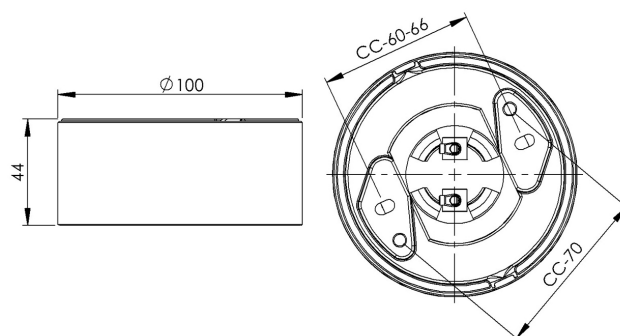

Base thread 84,5 mm

Base thread 84,5 mm in white glaze. IP20. Straight. To be completed with with a LED module, max 8W.

EAN / GTIN	7312902740865
E-number	7502788
Article no.	52740-800-16
Type designation	52740/LED

Specification

Material	Porcelain
Base colour	Black (NCS S 9000-N)
Glass thread (mm)	84,5 mm
Glass gasket	Silicone
Weight	0,47 kg
Diameter (mm)	100
Height (mm)	44
Lamp holder	Without lamp holder
Light source	
LED module, max 8W (not included)	
Effect	Max 8W
Rated voltage	230V
IP class	IP20
Insulation class	I
D class	No
IK class	IK02
Ta	-30 - +25
Installation	Ceiling/wall
CC measurement (mm)	60-66, 70
Knock out opening	2
Cable inlet	Bottom inlet
Cable glands	Bottom inlet
Bridging	Yes
Surface mounted cable	Yes
Family	Bases

Spare parts

Gasket silikon for thread 84,5 mm, Article no.: 02786-9

If the base is modified the person responsible for the modification shall be considered manufacturer. Subject to errors in text. We reserve the right to change the technical specifications (without notice).