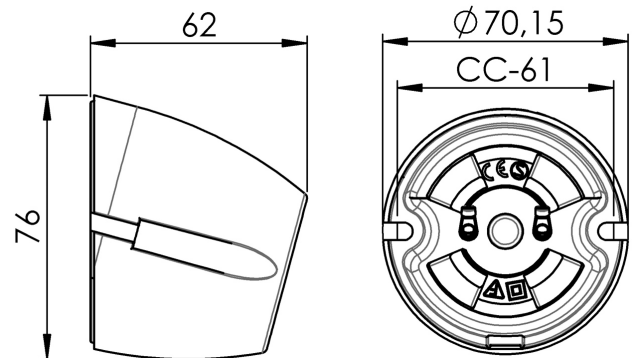

Specification

Material	Porcelain
Base colour	Black (NCS S 9000-N)
Weight	0,27 kg
Diameter (mm)	70
Length/Depth (mm)	62
Height (mm)	76
Lamp holder	E27
Light source	E27, max 100W (not included)
Effect	Max 100W
Rated voltage	230V
IP class	IP20
Insulation class	II
D class	No
IK class	IK03
Ta	-30 - +25
Installation	Wall
CC measurement (mm)	58
Knock out opening	1
Cable inlet	Bottom inlet
Cable glands	Bottom inlet
Cable area, max	Max 2 x 2,5 mm ²
Bridging	Yes
Surface mounted cable	Yes
Connection	Screw connector
Family	Basic
Design	Duoform