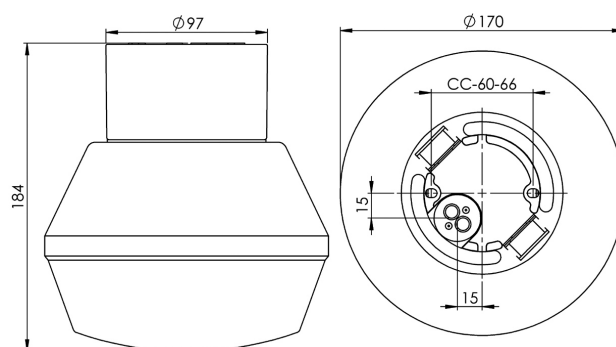

EAN / GTIN	7312904089504
E-number	7502767
Article no.	4089-500-10
Type designation	52721-2

Specification

Material	Porcelain
Base colour	White (NCS S 1502-G50Y)
Glass	Shiny opal glass
Glass thread (mm)	84,5 mm
Glass gasket	Silicone
Weight	1,15 kg
Diameter (mm)	170
Height (mm)	170
Lamp holder	E27
Light source	E27, max 75W (not included)
Effect	Max 75W
Rated voltage	230V
IP class	IP54
Insulation class	II
D class	Yes
IK class	IK02
Ta	-30 - +25
Installation	Ceiling/wall
CC measurement (mm)	60-66
Knock out opening	2 - demands glands
Cable inlet	Bottom inlet
Cable glands	Bottom inlet
Cable area, max	Max 2 x 2,5 mm ²
Bridging	Yes
Surface mounted cable	Yes
Connection	Mantle screw
Family	Classic
Design	Ifö Electric

Spare parts

Ifö globe shiny opal, Article no.: 1-6112

Gasket silikon for thread 84,5 mm, Article no.: 02786-9

If the luminaire is modified the person responsible for the modification shall be considered manufacturer. Subject to errors in text. We reserve the right to change the technical specifications (without notice).