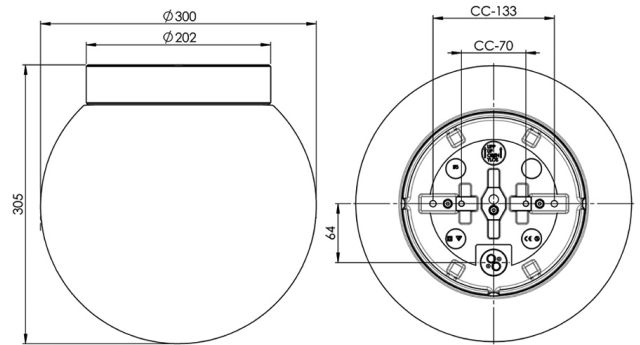

EAN / GTIN	7312904095925
E-number	7508449
Article no.	4095-8001-16
Type designation	8262/DALI

Specification

Material	Porcelain
Base colour	Black (NCS S 9000-N)
Glass	Matt opal glass
Glass thread (mm)	185,5 mm
Glass gasket	Silicone
Weight	3,04 kg
Diameter (mm)	300
Height (mm)	305
Lamp holder	LED
Light source	LED module, 12W **
Effect	12W
Lumen, light source	1350lm
Colour temperature	3000K
MacAdam	3 SDCM
Life span	L80/B10: 47 000 h
Ra	Min 90
Lighting control	DALI Type 2
Rated voltage	230V
Dimmable	DALI PHM126 min 3%
IP class	IP44
Insulation class	II
Energy class	E
D class	No
IK class	IK02
Ta	-30 - +25
Installation	Ceiling/wall
CC measurement (mm)	133, 70
Knock out opening	3
Cable inlet	Bottom inlet
Cable glands	Bottom inlet
Cable area, max	Max 5 x 2,5 mm ²
Bridging	Yes
Surface mounted cable	Yes
Connection	Terminal block
Family	Classic Globe
Design	Håkan Svennesson

Spare parts

Shade globe Ø 300 mm matt opal, Article no.: 1-6140-1
Gasket silicone for thread 185,5 mm, Article no.: 03431
LED module 12W DALI 3000K, Article no.: 1-54064-1930

**** The device must under no circumstances be connected to the same phase as a magnetic ballast or other older fluorescent luminaires as these luminaires can generate overvoltage transients outside of EU regulatory standards when switched off or on. The luminaire can permanently damage or completely cease to function when connected.**