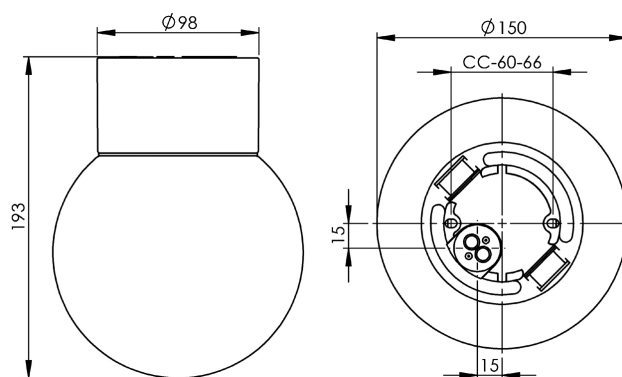

EAN / GTIN	7312906040404
E-number	7501983
Article no.	6040-540-10
Type designation	52721-2

Specification

Material	Porcelain
Base colour	White (NCS S 1502-G50Y)
Glass	Shiny opal glass
Glass thread (mm)	84,5 mm
Glass gasket	Silicone
Weight	0,98 kg
Diameter (mm)	150
Height (mm)	193
Lamp holder	E27
Light source	E27, max 75W (not included)
Effect	Max 75W
Rated voltage	230V
IP class	IP54
Insulation class	II
D class	Yes
IK class	IK02
Ta	-30 - +25
Installation	Ceiling/wall
CC measurement (mm)	60-66
Knock out opening	2 - demands glands
Cable inlet	Bottom inlet
Cable glands	Bottom inlet
Cable area, max	Max 2 x 2,5 mm ²
Bridging	Yes
Surface mounted cable	Yes
Connection	Mantle screw
Family	Classic Globe
Design	Ifö Electric

Spare parts

Shade globe Ø 150 mm shiny opal, Article no.: 1-6108
Gasket silikon for thread 84,5 mm, Article no.: 02786-9

If the luminaire is modified the person responsible for the modification shall be considered manufacturer. Subject to errors in text. We reserve the right to change the technical specifications (without notice).