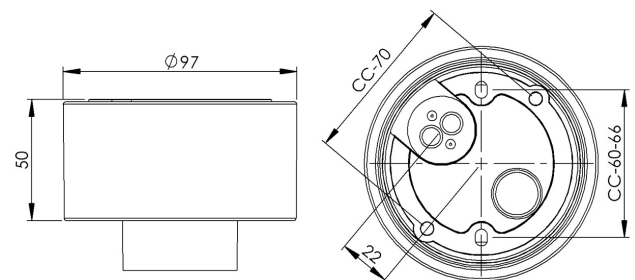

Base thread 84,5 mm

EAN / GTIN	7312905571763
E-number	7510032
Article no.	55717-000-16
Type designation	7241
Norwegian EI-number	3032271
Finnish S-number	4112859

Specification

Material	Porcelain
Base colour	Black (NCS S 9000-N)
Glass thread (mm)	84,5 mm
Glass gasket	Silicone
Weight	0,41 kg
Diameter (mm)	97
Height (mm)	50
Lamp holder	E27
Light source	E27, max 75W (not included)
Effect	Max 75W
Rated voltage	230V
IP class	IP44
Insulation class	II
D class	No
IK class	IK02
Ta	-30 - +25
Installation	Ceiling/wall
CC measurement (mm)	60-66, 70
Knock out opening	0
Cable inlet	Bottom inlet
Cable glands	Bottom inlet
Cable area, max	Max 2 x 2,5 mm ²
Bridging	Yes
Surface mounted cable	No
Connection	Mantle screw
Family	Bases

Spare parts

Gasket silikon for thread 84,5 mm, Article no.: 02786-9

If the base is modified the person responsible for the modification shall be considered manufacturer. Subject to errors in text. We reserve the right to change the technical specifications (without notice).