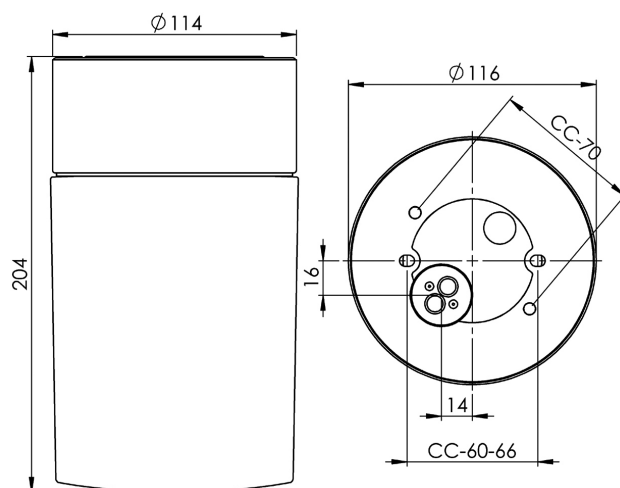

Opus 120/200

Open 120 is an elegant cylindrical shaped light fitting. Its timeless design is suitable for wall or ceiling installation, both indoors and outdoors. Opus 120 is available with a matt opal or clear glass shade.

EAN / GTIN	7312907244160
E-number	7530835
Article no.	7244-500-16
Type designation	52760
Norwegian El-number	3032248
Finnish S-number	4112856

Specification

Material	Porcelain
Base colour	Black (NCS S 9000-N)
Glass	Matt opal glass
Glass thread (mm)	99 mm
Glass gasket	Silicone
Weight	1,4 kg
Diameter (mm)	116
Height (mm)	204
Lamp holder	E27
Light source	E27, max 60W (not included)
Effect	Max 60W
Rated voltage	230V
IP class	IP54
Insulation class	II
D class	No
IK class	IK02
Ta	-30 - +25
Installation	Ceiling/wall
CC measurement (mm)	60-66, 70
Knock out opening	0
Cable inlet	Bottom inlet
Cable glands	Bottom inlet
Cable area, max	Max 2 x 2,5 mm ²
Bridging	Yes
Surface mounted cable	No
Connection	Mantle screw
Family	Opus
Design	Duoform

Spare parts

Shade Opus 120 matt opal, Article no.: 1-6184-30
Gasket silicone for thread 99 mm, Article no.: 03542

If the luminaire is modified the person responsible for the modification shall be considered manufacturer. Subject to errors in text. We reserve the right to change the technical specifications (without notice).